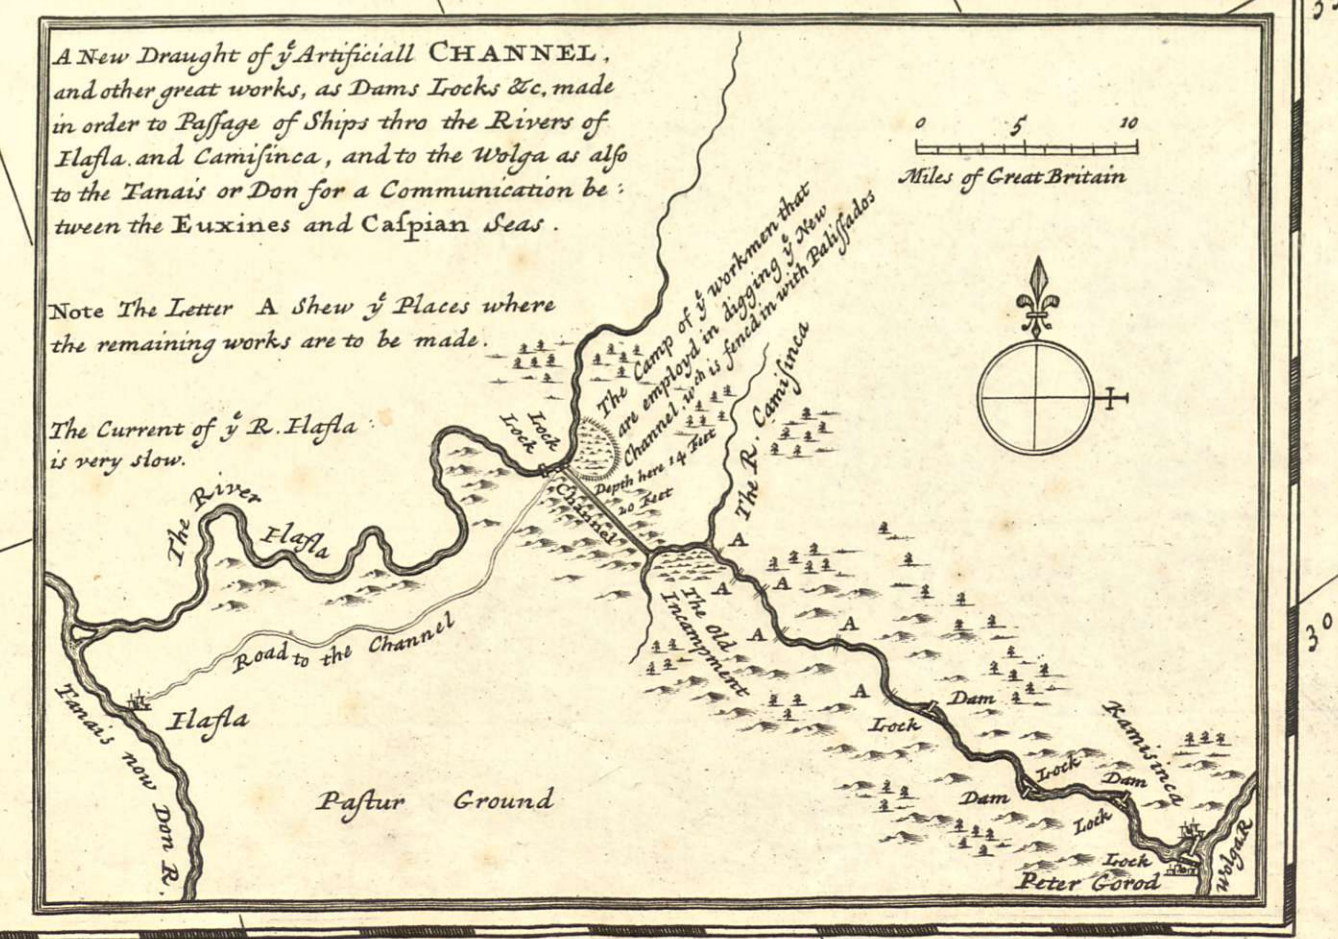

To Her most Sacred MAJESTY  
**ANN**  
 QUEEN of GREAT BRITAIN,  
 FRANCE & IRELAND.  
 This MAP of  
**EUROPE**  
 According to the Newest and most Exact Observations  
 is most Humbly Dedicated by your Majesty's most Obedient  
 Servant Herman Moll Geographer.

Printed for H. Moll, D. Midwinter  
 at 3 Crowns in St. Pauls Church yard  
 and R. Davies at 3 Ink Botes  
 in Castle Alley on the west end of the  
 Royal Exchange, 1708.

Sold by H. Moll over against Devereux Court, without Temple Bar,  
 and R. Davies near St. Dunstons Church Fleetstreet.

The first Meridian from London

45 Deg East from London